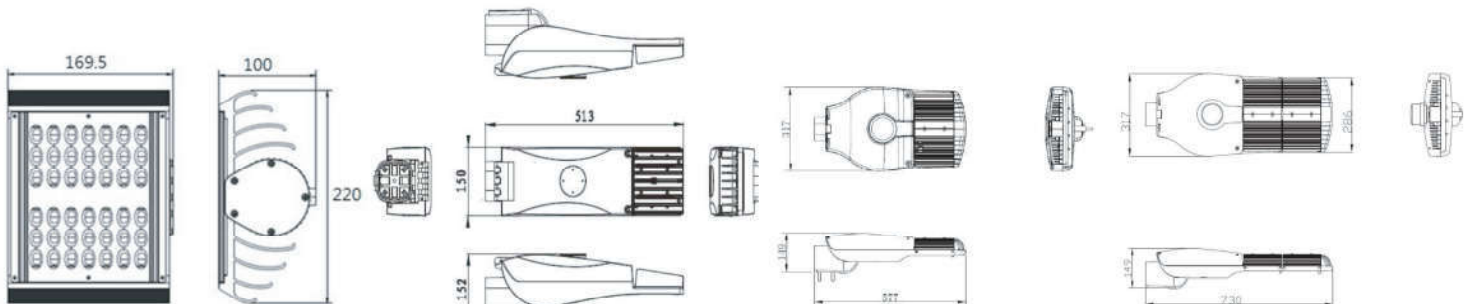

Application

- Road street lighting, park lighting, residential area, pedestrian street lighting

10 TSL-1006-05

TSL-2070-03L
TSL-2070-03M
TSL-207003M

FD1006-02
FD1507-02
FD1508-02
FD2510-02

FD2512-02
FD4015-02

Unit:mm